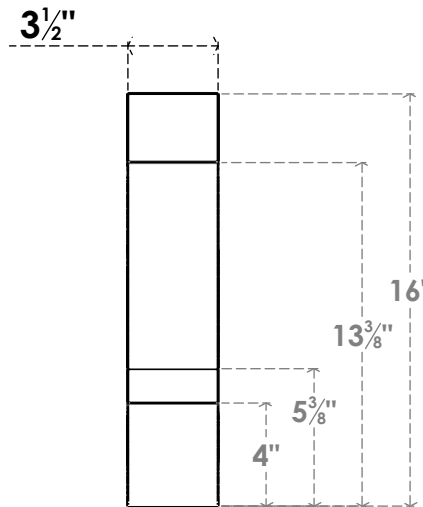

ITEM NUMBER: BRCPC035X08000X16000BOA

3 1/2"W X 8"D X 16"H BALBOA ARCHITECTURAL GRADE PVC CLOSED KNEE BRACE

SIDE PROFILE

FRONT PROFILE

ISOMETRIC

EKENA MILLWORK
2300 WEST MAIN ST.
CLARKSVILLE, TX 75426
TOLL FREE: 866-607-0453
WWW.EKENAMILLWORK.COM