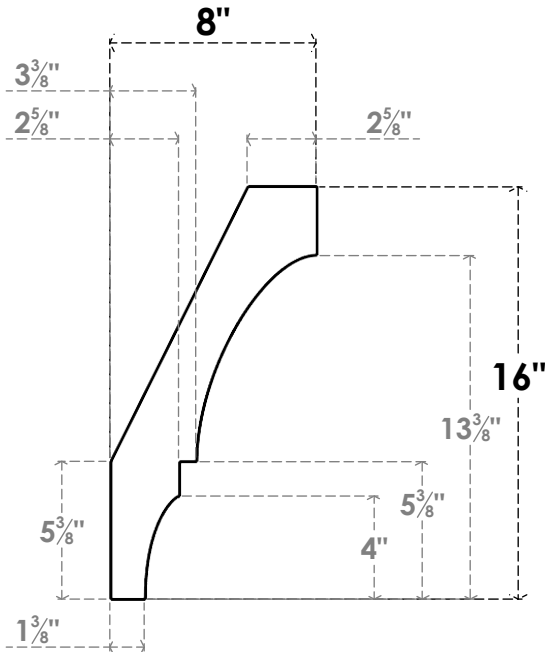

ITEM NUMBER: BRCPC035X08000X16000BOA

3 1/2"W X 8"D X 16"H BALBOA ARCHITECTURAL GRADE PVC CLOSED KNEE BRACE

SIDE PROFILE

FRONT PROFILE

ISOMETRIC

EKENA MILLWORK
2300 WEST MAIN ST.
CLARKSVILLE, TX 75426
TOLL FREE: 866-607-0453
WWW.EKENAMILLWORK.COM

NOTES

1. INSTALLATION TO BE COMPLETED IN ACCORDANCE WITH MANUFACTURER'S SPECIFICATIONS.
2. DRAWING MAY NOT BE TO SCALE
3. THIS DRAWING IS INTENDED FOR DESIGN AND PLANNING PURPOSES ONLY.
4. ALL INFORMATION CONTAINED HEREIN WAS CURRENT AT THE TIME OF DEVELOPMENT BUT MUST BE REVIEWED AND APPROVED BY THE PRODUCT MANUFACTURER TO BE CONSIDERED ACCURATE.
5. ARCHITECTURAL GRADE PVC PRODUCTS ARE MADE FROM EXPANDED CELLULAR PVC AND COME NATURALLY WHITE BUT MAY BE PAINTED